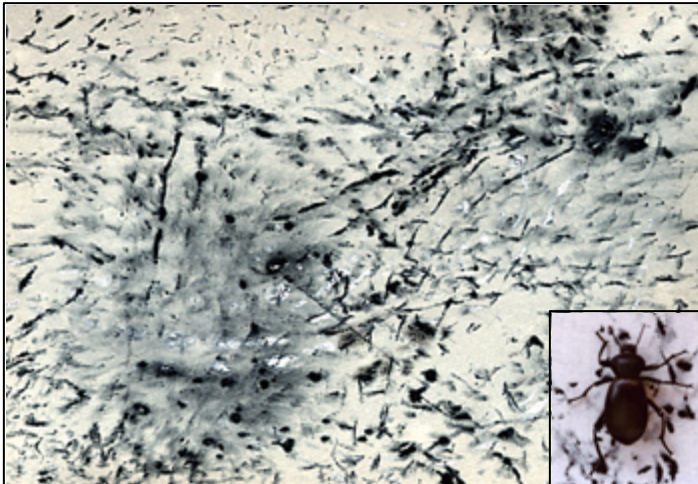

"Insects are the moving brushes that paint the world. Insect footprints are small, unseen and leave little record of their passing. There is a partnership between the artist and the arthropod in which the artist chooses the pigments, starting place and direction, and the insect writes a page in its life." — Steven R Kutcher

Beetle D (detail). Gouache on Paper, 15 x 20 in.
(insert) Darkling beetle.

Eye on You (detail). Gouache on Paper, 15 x 20 in.
(insert) Edwards Glasswinging Tiger Moth.

Roach Rainbow (detail). Gouache on Paper, 15 x 20 in.
(insert) Hissing Cockroach.

Fly Miro (detail). Gouache on Paper, 15 x 20 in.
(insert) Sarcophagid Fly.

Steven R Kutcher, BS, MA, is an entomologist, environmentalist, educator, and artist. World-renowned as an entomology consultant on over 75 feature films and numerous television and commercial productions, Kutcher has been featured on TV and radio shows and has been the subject of many magazine and newspaper articles. He has been a consultant to private industry and has spoken at universities, schools, and community organizations. Exposed to art from an early age, Steven R Kutcher has recently developed a synthesis of painting and nature that has created uniquely enchanting works of contemporary fine art.